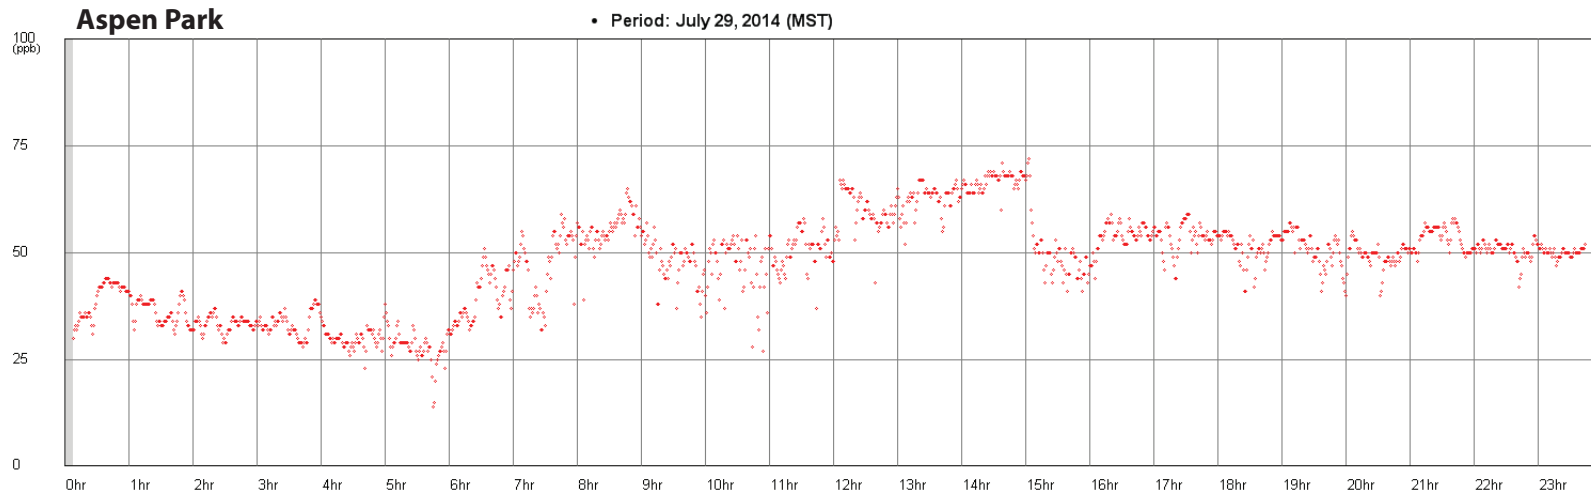

Ozone data from Aspen Park and Denver, Colorado on July 29, 2014

y-axis: ppb (parts per billion) of ozone
x-axis: hour of the day (0 is midnight, 1 is 1:00 am, etc.)

grey indicates missing data