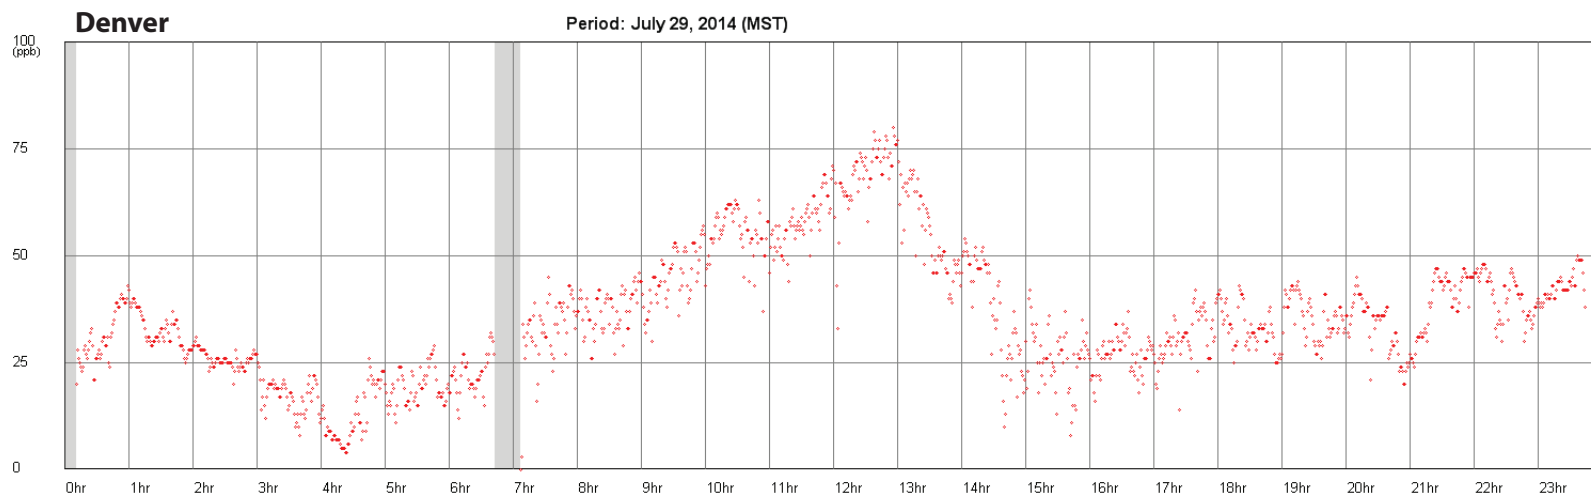

Ozone data from Aspen Park and Denver, Colorado on July 29, 2014

y-axis: ppb (parts per billion) of ozone
x-axis: hour of the day (0 is midnight, 1 is 1:00 am, etc.)

grey indicates missing data